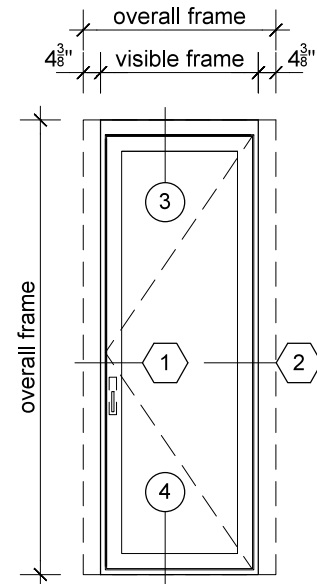

3. head detail

elevation key

plan key

- | | |
|--------------------|----------------|
| 1 screen/shade box | 6 screen stile |
| 2 door panel stile | 7 screen/blind |
| 3 glazing | 8 lever handle |
| 4 top rail | 9 pivot |
| 5 bottom rail | |

legend

4. sill detail

1. jamb detail

2. jamb detail