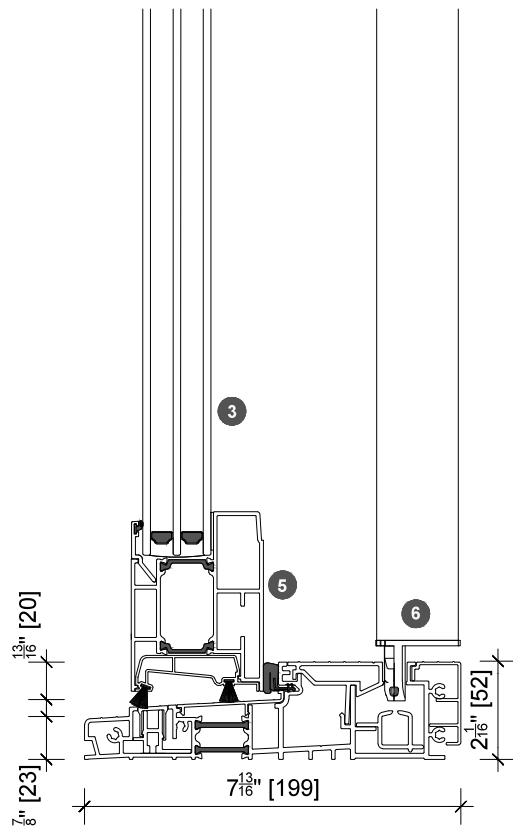

3. head detail

elevation key

plan key

- | | |
|--------------------|----------------|
| 1 screen/shade box | 6 screen stile |
| 2 door panel stile | 7 screen/blind |
| 3 glazing | 8 lever handle |
| 4 top rail | 9 pivot |
| 5 bottom rail | |

legend

4. sill detail

1. jamb detail

2. jamb detail