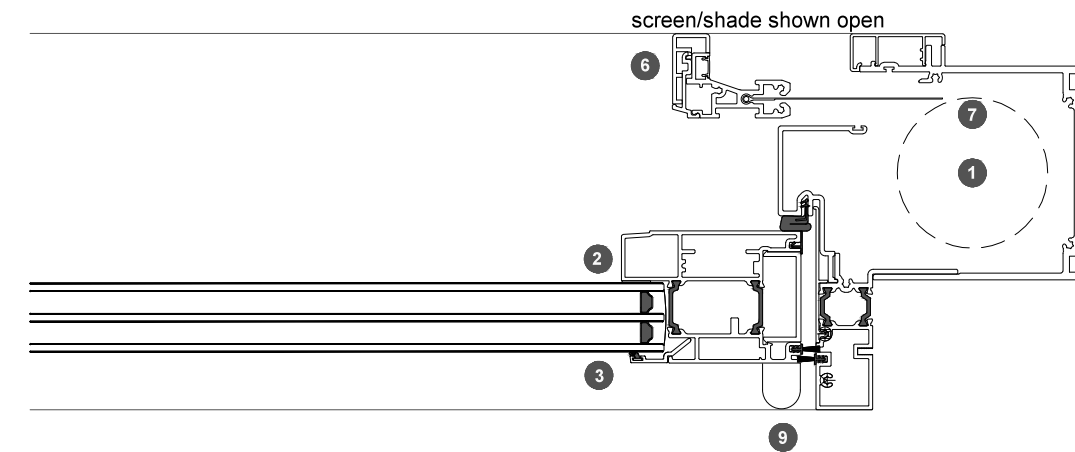

3. head detail

elevation key

plan key

- | | |
|--------------------|----------------|
| 1 screen/shade box | 6 screen stile |
| 2 door panel stile | 7 screen/blind |
| 3 glazing | 8 lever handle |
| 4 top rail | 9 pivot |
| 5 bottom rail | |

legend

4. sill detail

1. jamb detail

2. jamb detail