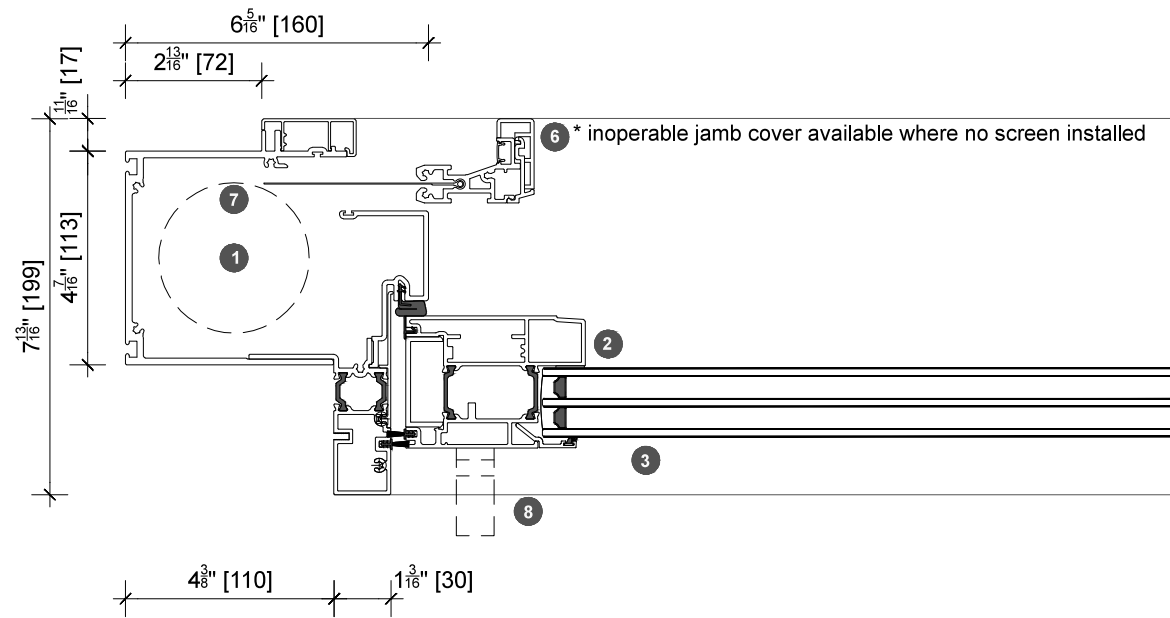

3. head detail

elevation key

plan key

- | | |
|--------------------|----------------|
| 1 screen/shade box | 6 screen stile |
| 2 door panel stile | 7 screen/blind |
| 3 glazing | 8 lever handle |
| 4 top rail | 9 pivot |
| 5 bottom rail | |

legend

4. sill detail

1. jamb detail

2. jamb detail