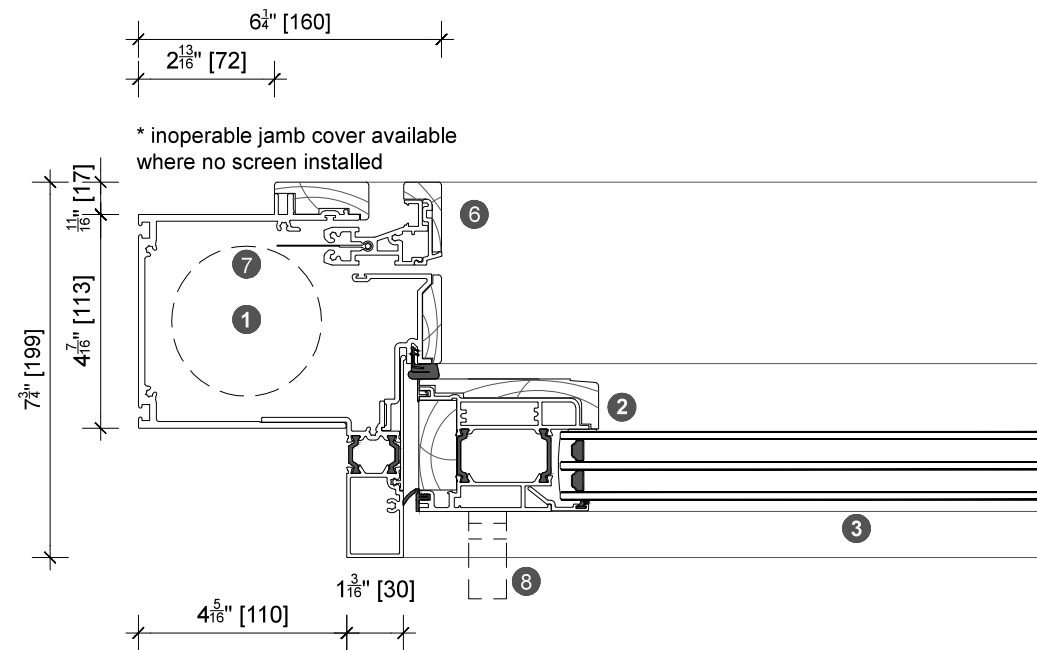

3. head detail

4. sill detail

1. jamb detail

2. jamb detail

- | | |
|--------------------|----------------|
| 1 screen/shade box | 6 screen stile |
| 2 door panel stile | 7 screen/blind |
| 3 glazing | 8 lever handle |
| 4 top rail | 9 pivot |
| 5 bottom rail | |