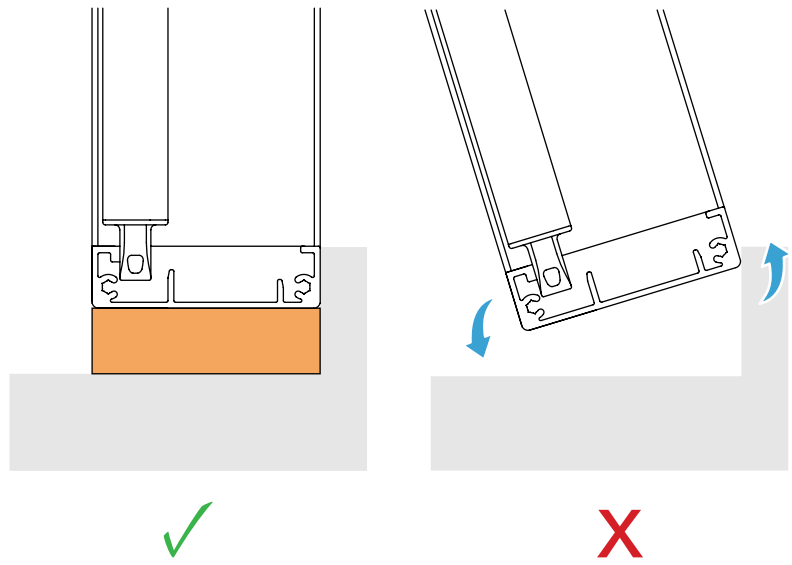

2.0 Assemble frame

+

2.1

2.2

2.3

3.0 Fix frame to opening

3.1

3.2

3.3

3.4

3.5

4.0 Cable screen

4.1

Top cable map

A.

B.

A.

Frame height
700mm to 1599mm
(27 5/8" to 62 1/8")

Frame height
1600mm to 3150mm
(63" to 124")

B.

C.

Frame height
700mm to 1599mm
(27 5/8" to 62 7/8")

Frame height
1600mm to 3150mm
(63" to 124")

D.