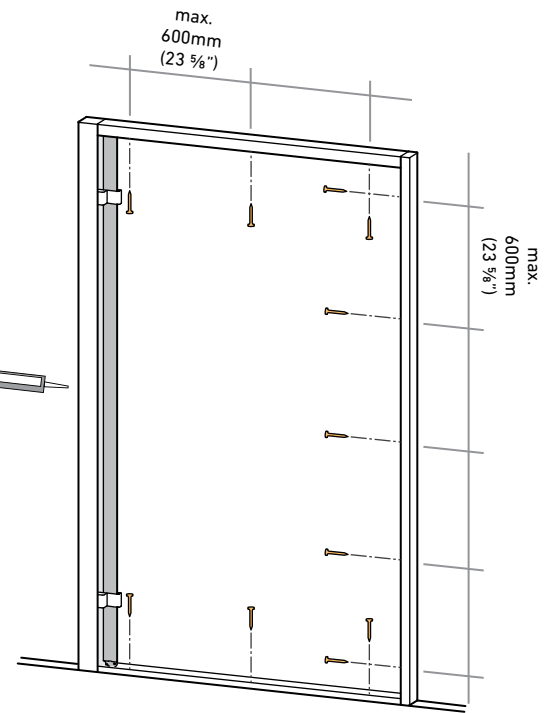

2.0 Assemble frame

+

2.1

2.2

2.3

3.0 Fix frame to opening

3.1

3.2

3.3

3.4

3.5

4.0 Cable screen

4.1

Top cable map

A.

B.

C.

4.2

Bottom cable map

A.

B.

C.

D.

5.0 Tension

A.

Frame height
700mm to 1599mm
(27 5/8" to 62 1/8")

Frame height
1600mm to 3150mm
(63" to 124")

B.

C.

Frame height
700mm to 1599mm
(27 5/8" to 62 7/8")

Frame height
1600mm to 3150mm
(63" to 124")

D.