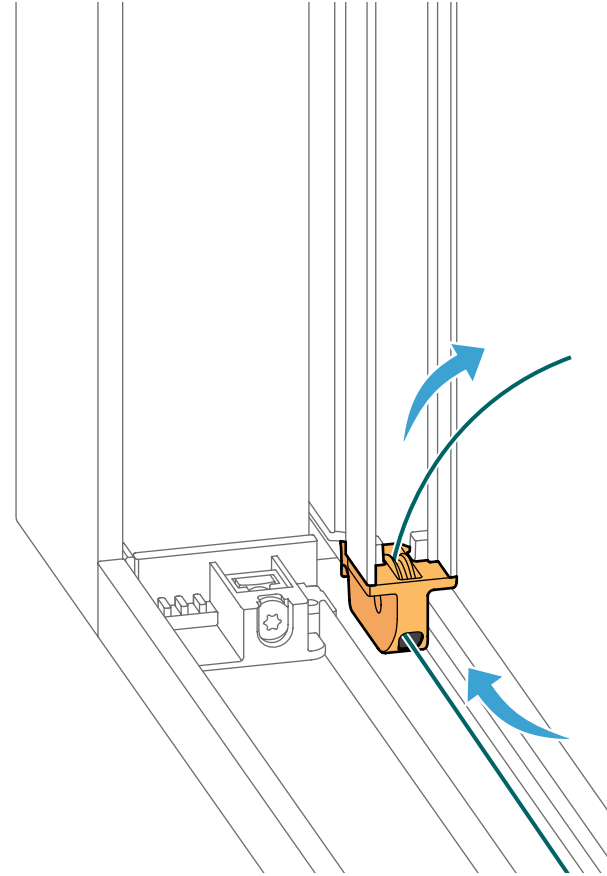

3.3

3.4

3.5

4.0 Cable screen

4.1

Top cable map

A.

B.

C.

4.2

Bottom cable map

A.

B.

C.

D.

5.0 Tension

A.

Frame height
700mm to 1599mm
(27 5/8" to 62 1/8")

Frame height
1600mm to 3150mm
(63" to 124")

B.

C.

Frame height
700mm to 1599mm
(27 5/8" to 62 7/8")

Frame height
1600mm to 3150mm
(63" to 124")

D.