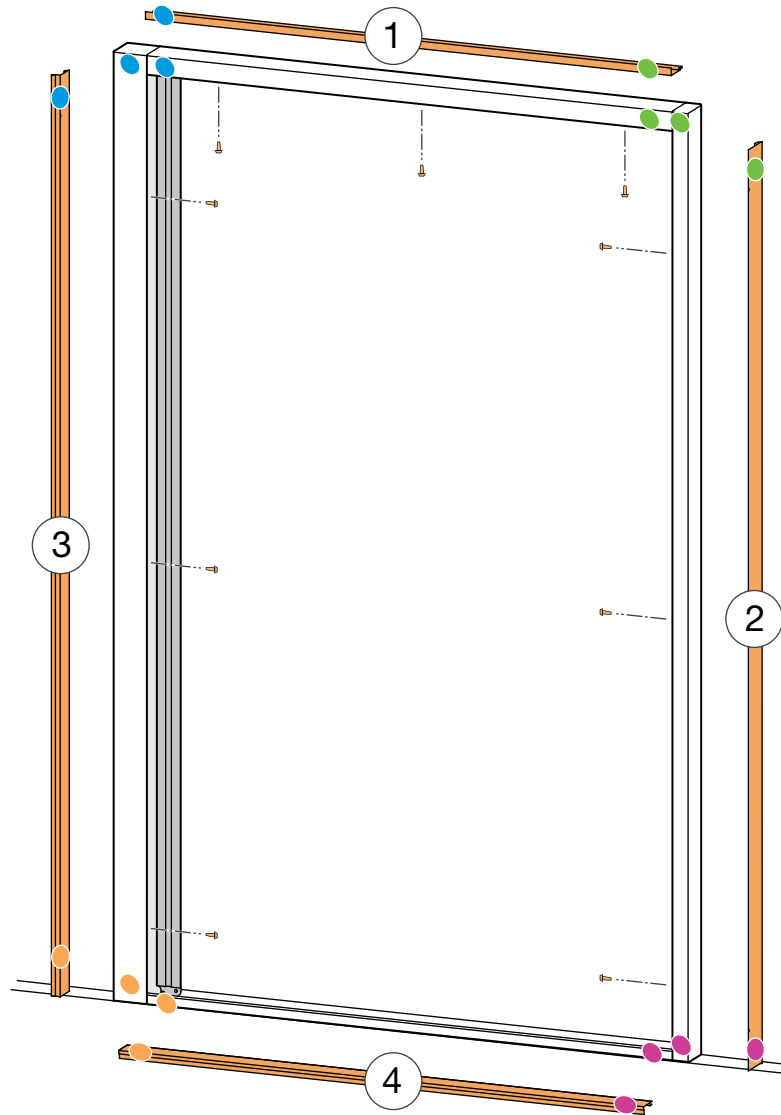

7.0 Install covers