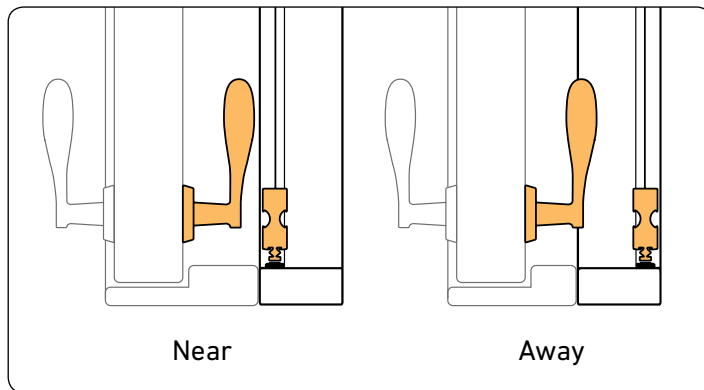

2.0 Assemble frame

+

2.1

2.2

2.3

3.0 Fix frame to opening

3.1

3.2

3.3

3.4

3.5

4.0 Cable screen

4.1

Top cable map

A.

B.

A.

Frame height
700mm to 1599mm
(27 5/8" to 62 1/8")

Frame height
1600mm to 3150mm
(63" to 124")

B.

C.

Frame height
700mm to 1599mm
(27 5/8" to 62 7/8")

Frame height
1600mm to 3150mm
(63" to 124")

D.