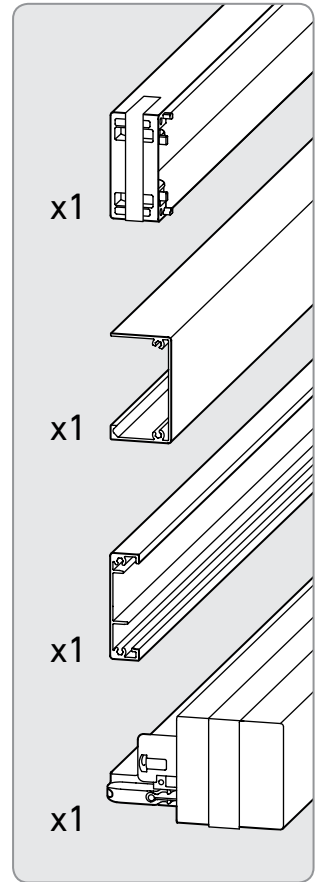

2.0 Assemble frame

+

2.1

2.2

2.3

3.0 Fix frame to opening

3.1

3.2

3.3

3.4

3.5

4.0 Cable screen

4.1

Top cable map

A.

B.

C.

4.2

Bottom cable map

A.

B.

C.

D.

5.0 Tension

A.

Frame height
700mm to 1599mm
(27 5/8" to 62 1/8")

Frame height
1600mm to 3150mm
(63" to 124")

B.

C.

Frame height
700mm to 1599mm
(27 5/8" to 62 7/8")

Frame height
1600mm to 3150mm
(63" to 124")

D.