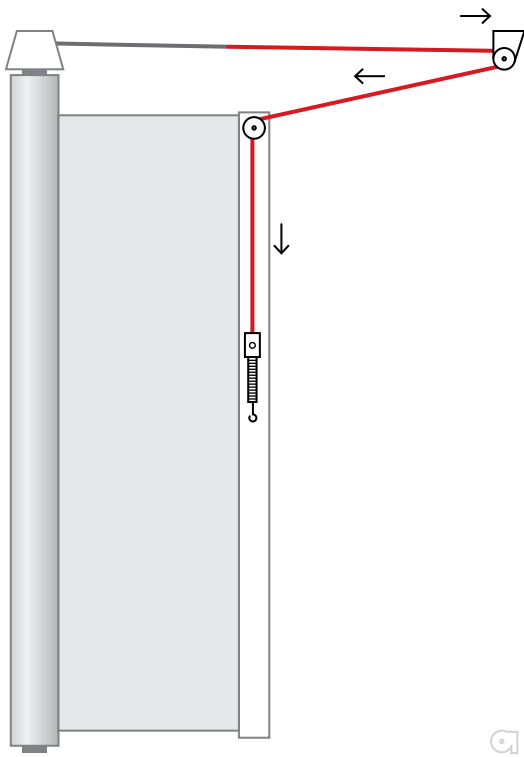

3.3

3.4

3.5

4.0 Cable screen

4.1

Top cable map

A.

B.

C.

4.2

Bottom cable map

A.

B.

C.

D.

5.0 Tension

A.

Frame height
700mm to 1599mm
(27 5/8" to 62 1/8")

Frame height
1600mm to 3150mm
(63" to 124")

B.

C.

Frame height
700mm to 1599mm
(27 5/8" to 62 7/8")

Frame height
1600mm to 3150mm
(63" to 124")

D.