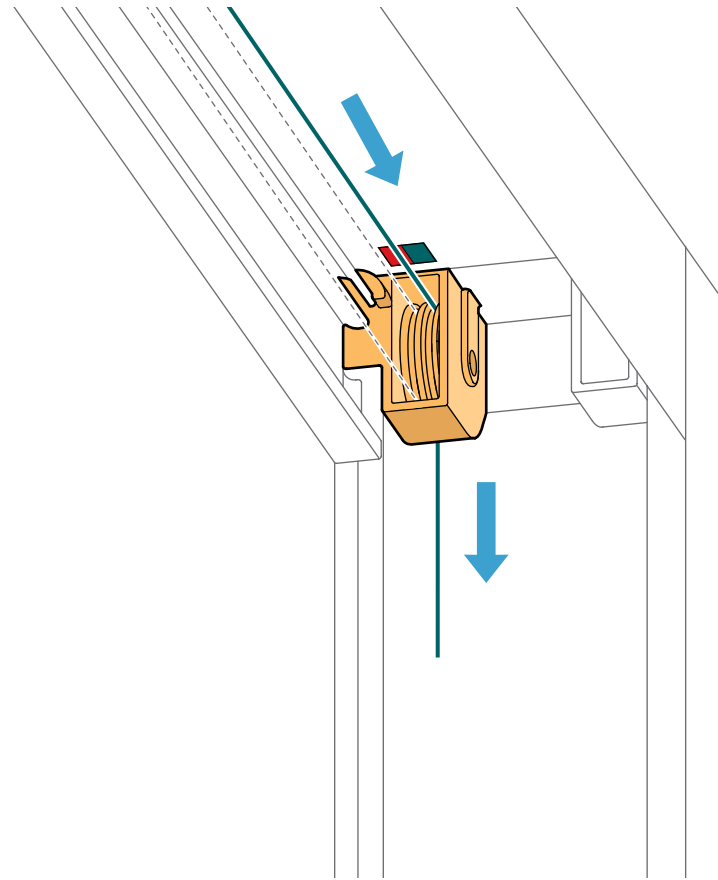

3.3

3.4

3.5

4.0 Cable screen

4.1

Top cable map

A.

B.

C.

4.2

Bottom cable map

A.

B.

C.

D.

5.0 Tension

A.

Frame height
700mm to 1599mm
(27 5/8" to 62 1/8")

Frame height
1600mm to 3150mm
(63" to 124")

B.

C.

Frame height
700mm to 1599mm
(27 5/8" to 62 7/8")

Frame height
1600mm to 3150mm
(63" to 124")

D.