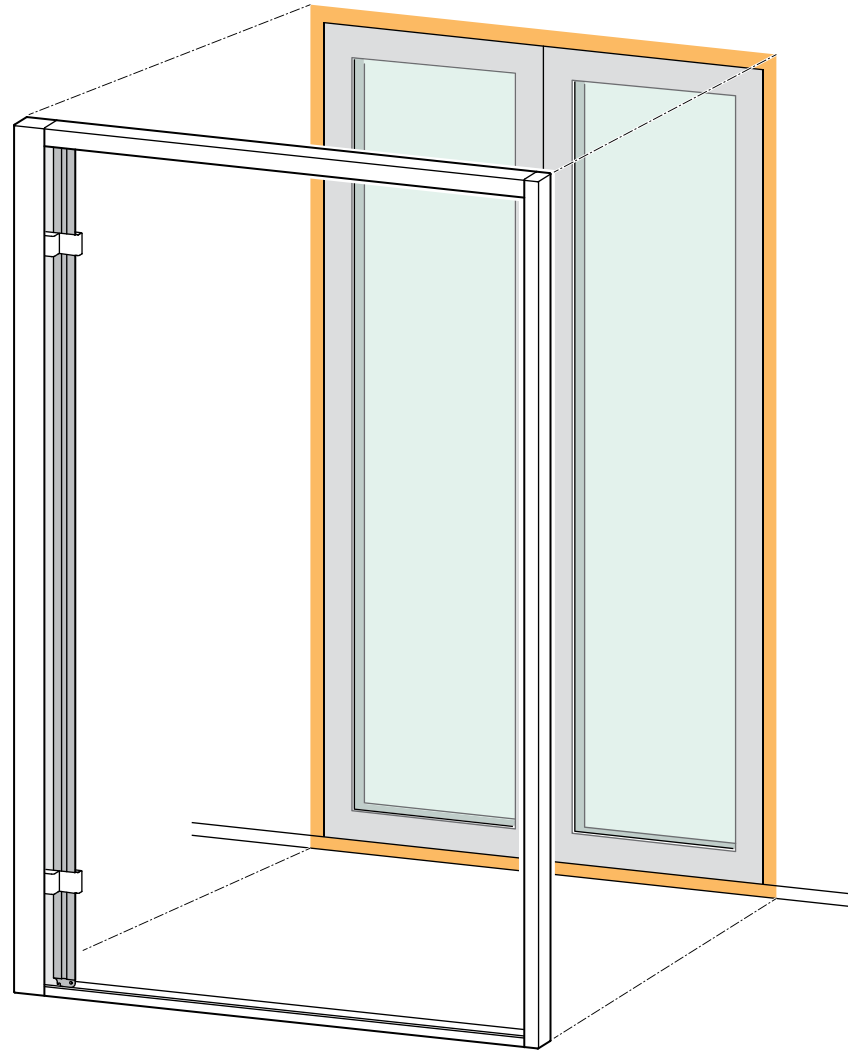

2.0 Assemble frame

+

2.1

2.2

2.3

3.0 Fix frame to opening

3.1

3.2

3.3

3.4

3.5

4.0 Cable screen

4.1

Top cable map

A.

B.

A.

Frame height
700mm to 1599mm
(27 5/8" to 62 1/8")

Frame height
1600mm to 3150mm
(63" to 124")

B.

C.

Frame height
700mm to 1599mm
(27 5/8" to 62 7/8")

Frame height
1600mm to 3150mm
(63" to 124")

D.