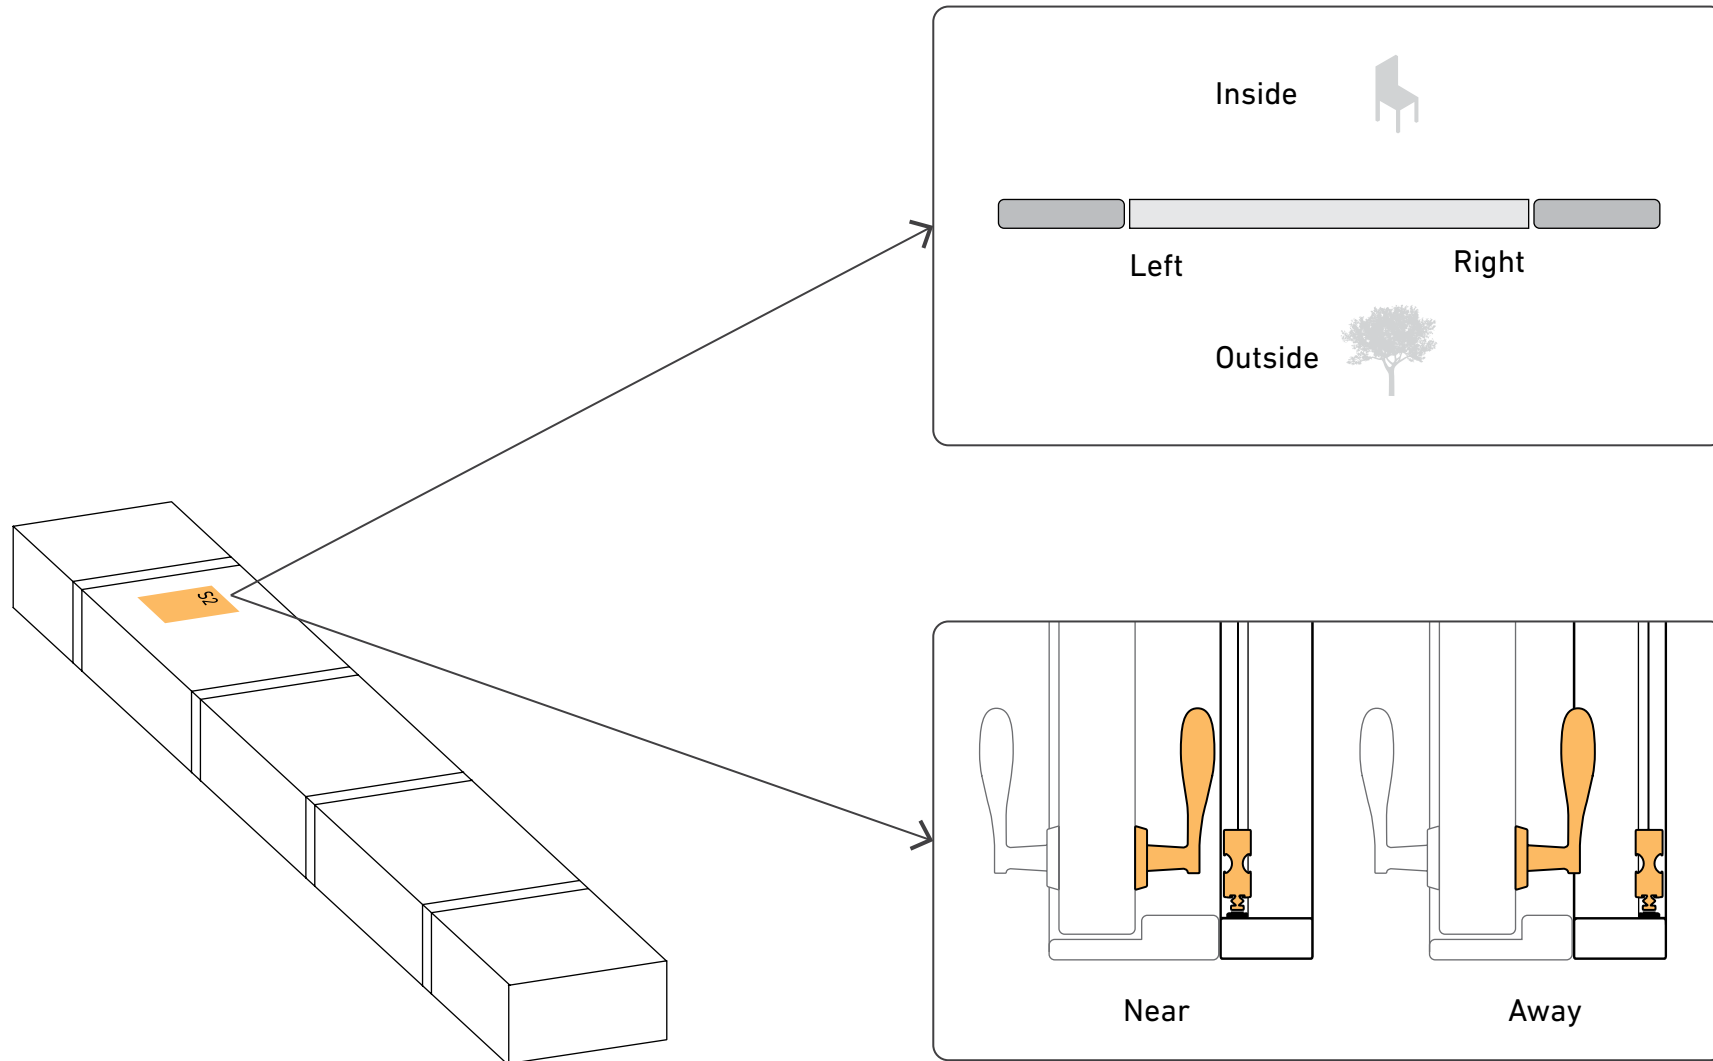

S2

P2 Single screen

Installation instructions

centor®

Tools required

T20

Installer pack – supplied

1.0 Check delivery

2.0 Assemble frame

+

2.1

2.2

2.3

3.0 Fix frame to opening

3.1

3.2

3.3

3.4

3.5

4.0 Cable screen

4.1

Top cable map

A.

B.