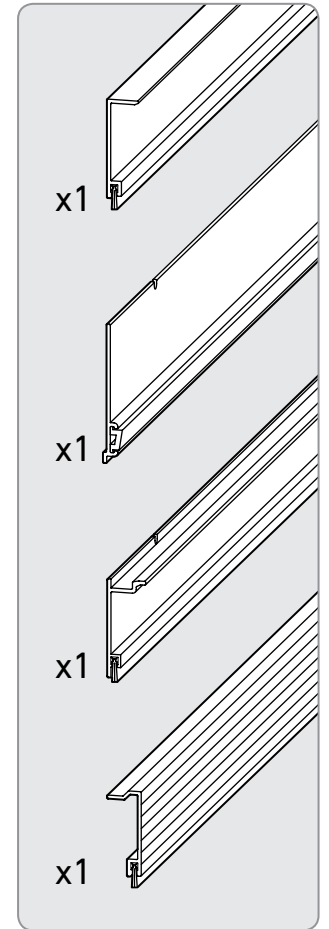

7.0 Install covers