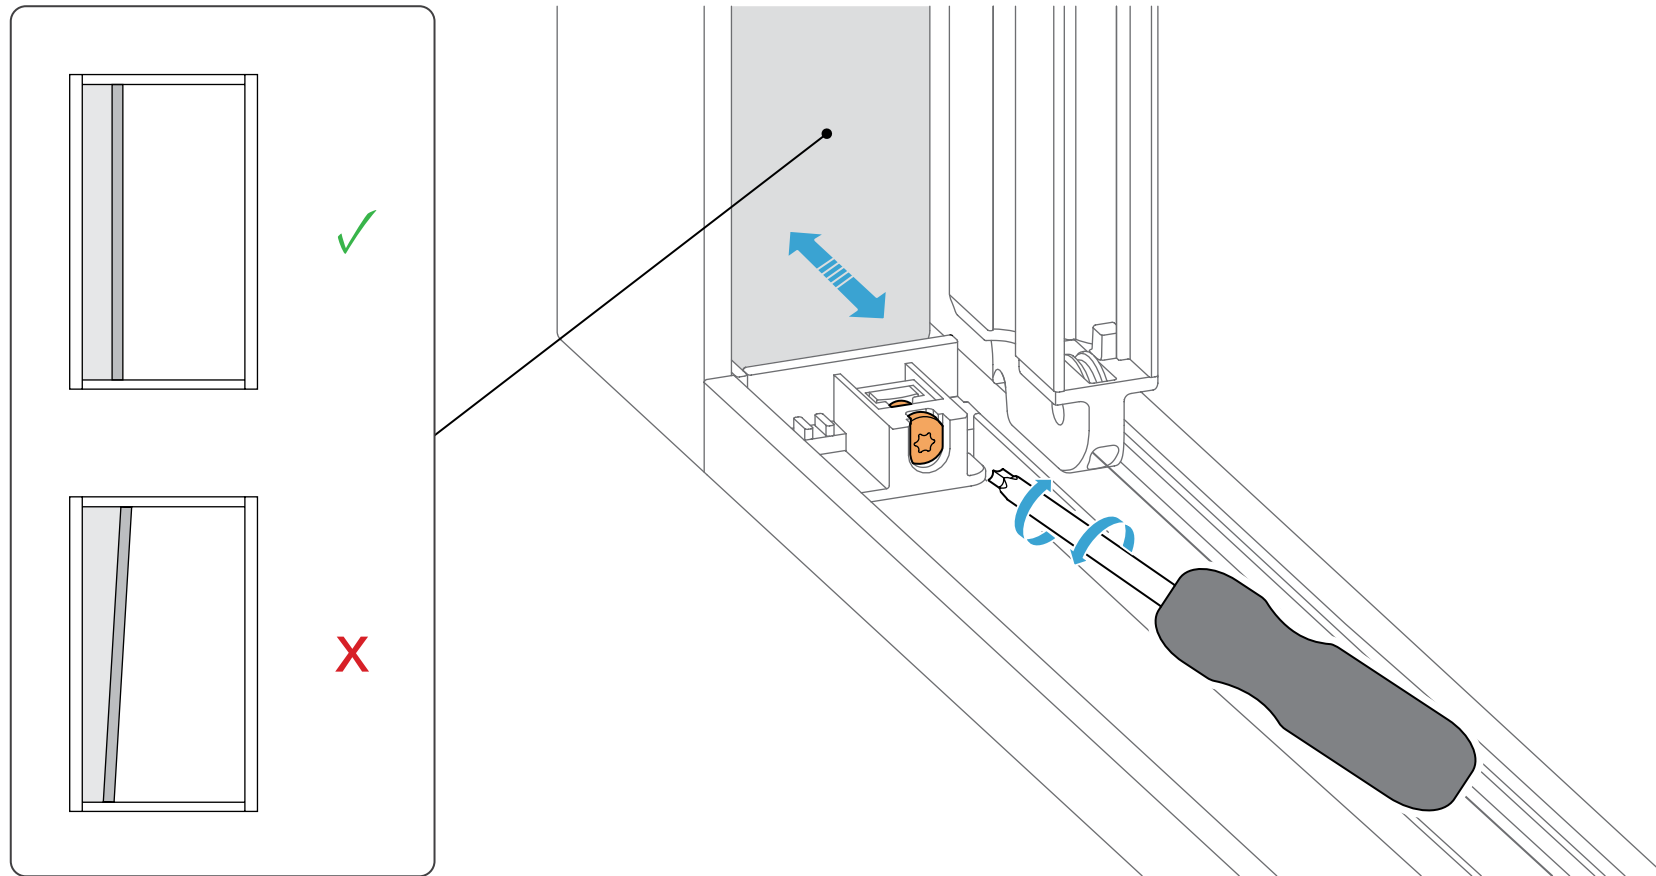

6.0 Adjust if required