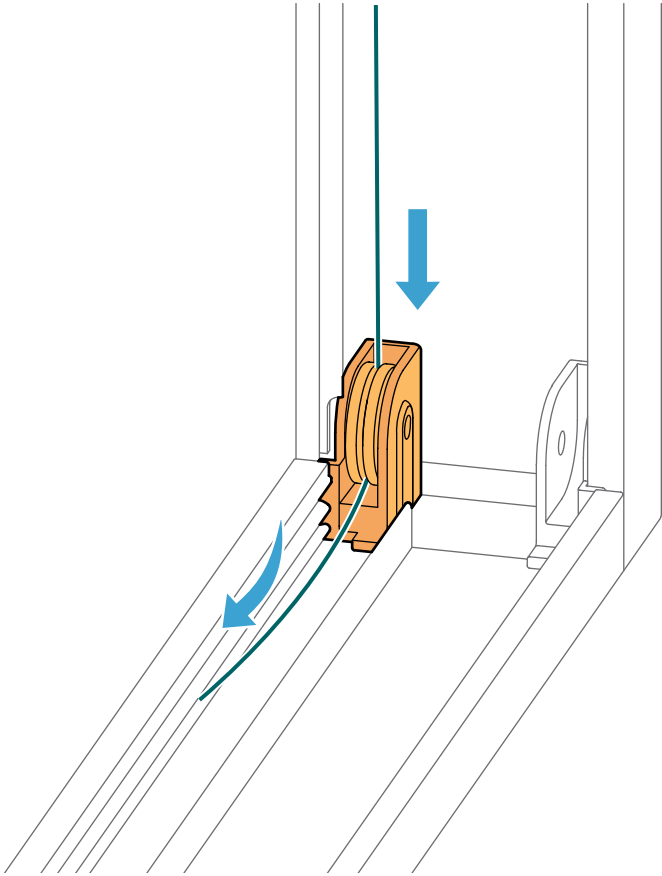

3.3

3.4

3.5

4.0 Cable screen

4.1

Top cable map

A.

B.

C.

4.2

Bottom cable map

A.

B.

C.

D.

5.0 Tension

A.

Frame height
700mm to 1599mm
(27 5/8" to 62 1/8")

Frame height
1600mm to 3150mm
(63" to 124")

B.

C.

Frame height
700mm to 1599mm
(27 5/8" to 62 7/8")

Frame height
1600mm to 3150mm
(63" to 124")

D.