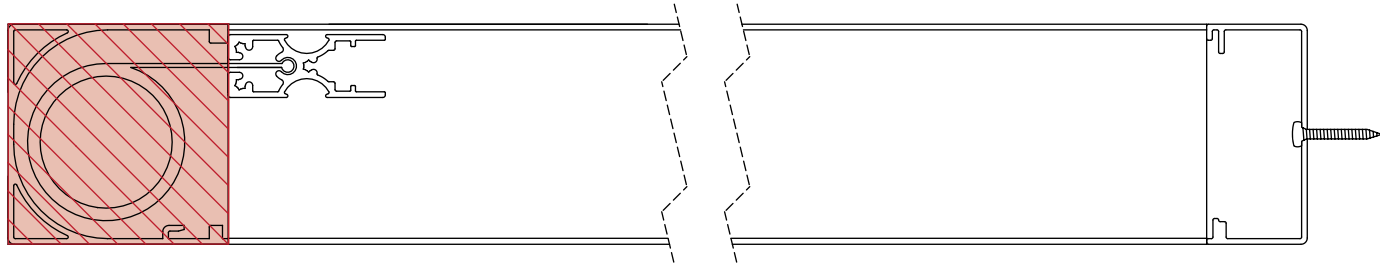

2.0 Assemble frame

+

2.1

2.2

2.3

3.0 Fix frame to opening

3.1

3.2

3.3

3.4

3.5

4.0 Cable screen

4.1

Top cable map

A.

B.

A.

Frame height
700mm to 1599mm
(27 5/8" to 62 1/8")

Frame height
1600mm to 3150mm
(63" to 124")

B.

C.

Frame height
700mm to 1599mm
(27 5/8" to 62 7/8")

Frame height
1600mm to 3150mm
(63" to 124")

D.