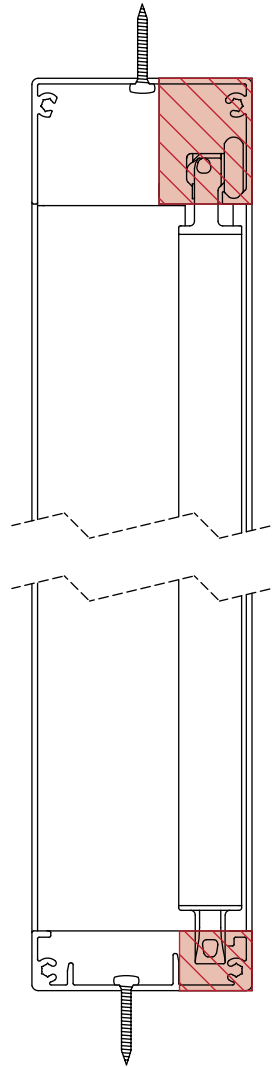

2.0 Assemble frame

+

2.1

2.2

2.3

3.0 Fix frame to opening

3.1

3.2

3.3

3.4

3.5

4.0 Cable screen

4.1

Top cable map

A.

B.

C.

4.2

Bottom cable map

A.

B.

C.

D.

5.0 Tension

A.

Frame height
700mm to 1599mm
(27 5/8" to 62 1/8")

Frame height
1600mm to 3150mm
(63" to 124")

B.

C.

Frame height
700mm to 1599mm
(27 5/8" to 62 7/8")

Frame height
1600mm to 3150mm
(63" to 124")

D.