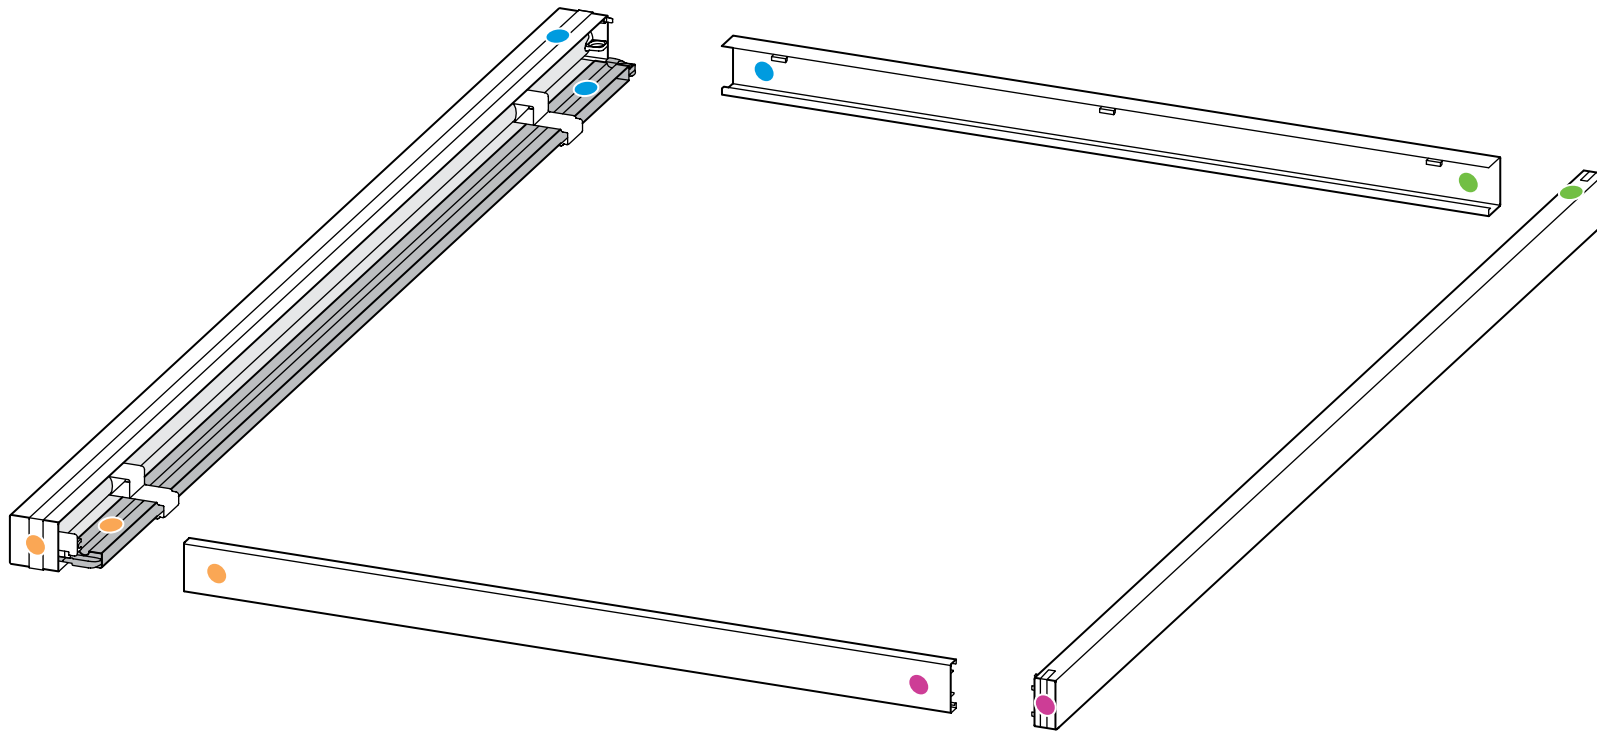

S2

P2 Single screen

Installation instructions

centor®

Tools required

T20

Installer pack – supplied

1.0 Check delivery

2.0 Assemble frame

+

2.1

2.2

2.3

3.0 Fix frame to opening

3.1

3.2

3.3

3.4

3.5

4.0 Cable screen

4.1

Top cable map

A.

B.