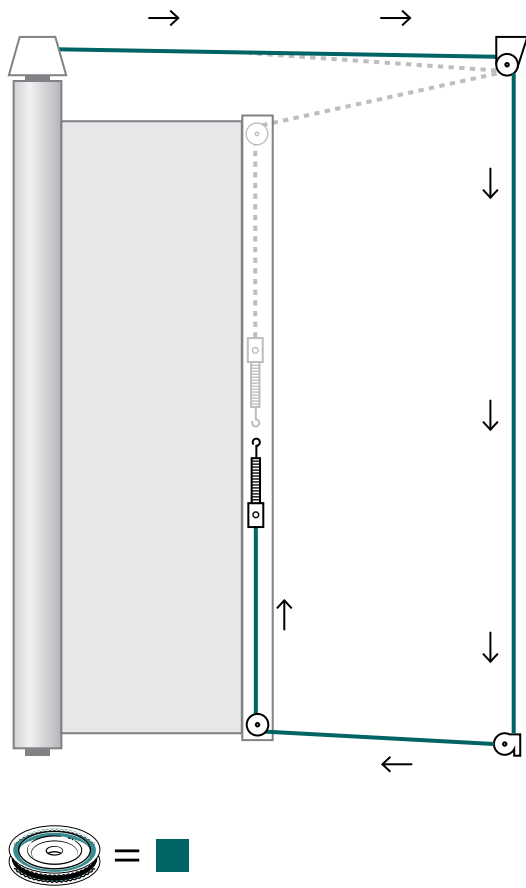

3.3

3.4

3.5

4.0 Cable screen

4.1

Top cable map

A.

B.

C.

4.2

Bottom cable map

A.

B.

C.

D.

5.0 Tension

A.

Frame height
700mm to 1599mm
(27 5/8" to 62 1/8")

Frame height
1600mm to 3150mm
(63" to 124")

B.

C.

Frame height
700mm to 1599mm
(27 5/8" to 62 7/8")

Frame height
1600mm to 3150mm
(63" to 124")

D.