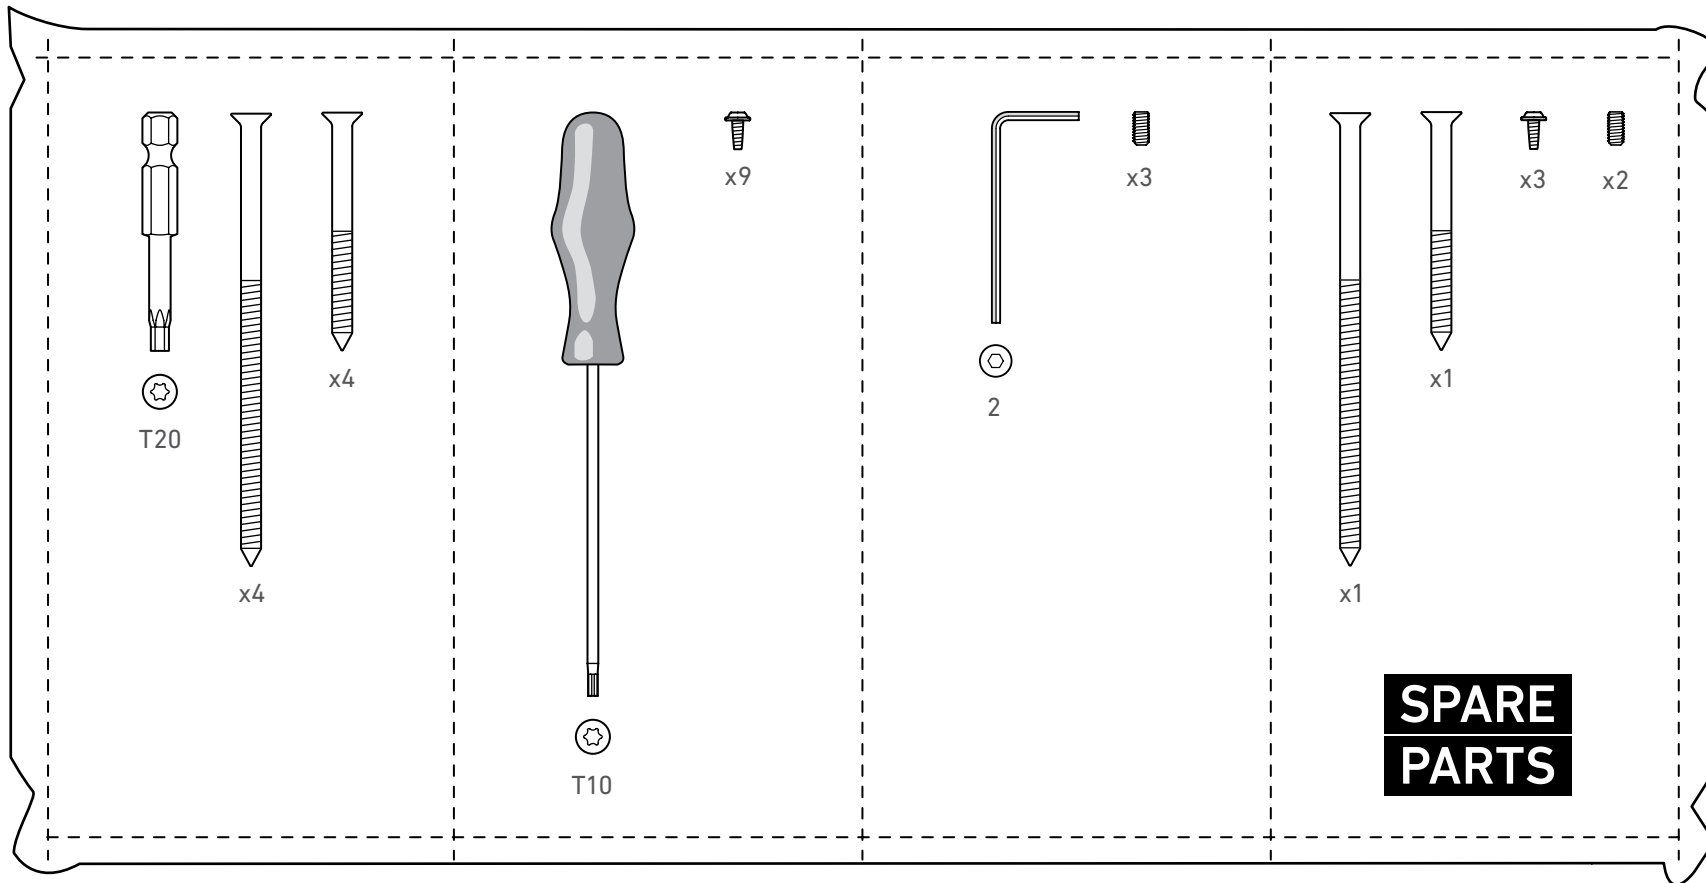

Installer pack – supplied