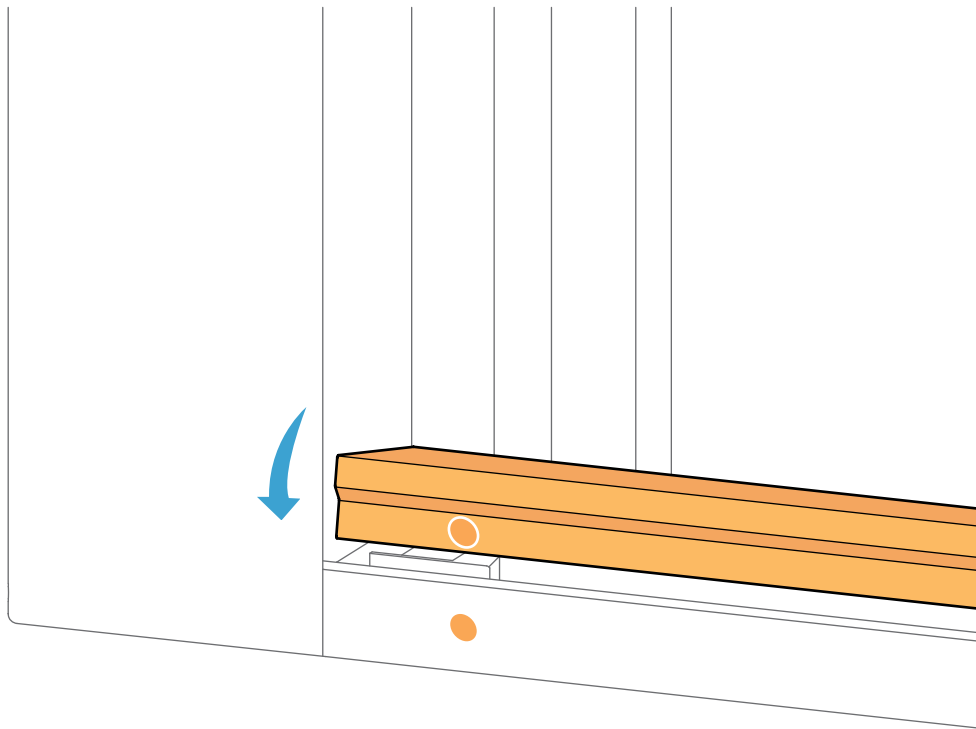

A.

Frame height
700mm to 1599mm
(27 5/8" to 62 1/8")

Frame height
1600mm to 3150mm
(63" to 124")

B.

C.

Frame height
700mm to 1599mm
(27 5/8" to 62 7/8")

Frame height
1600mm to 3150mm
(63" to 124")

D.

E.

F.

6.0 Adjust if required

7.0 Install covers

+

7.1

7.2

7.3