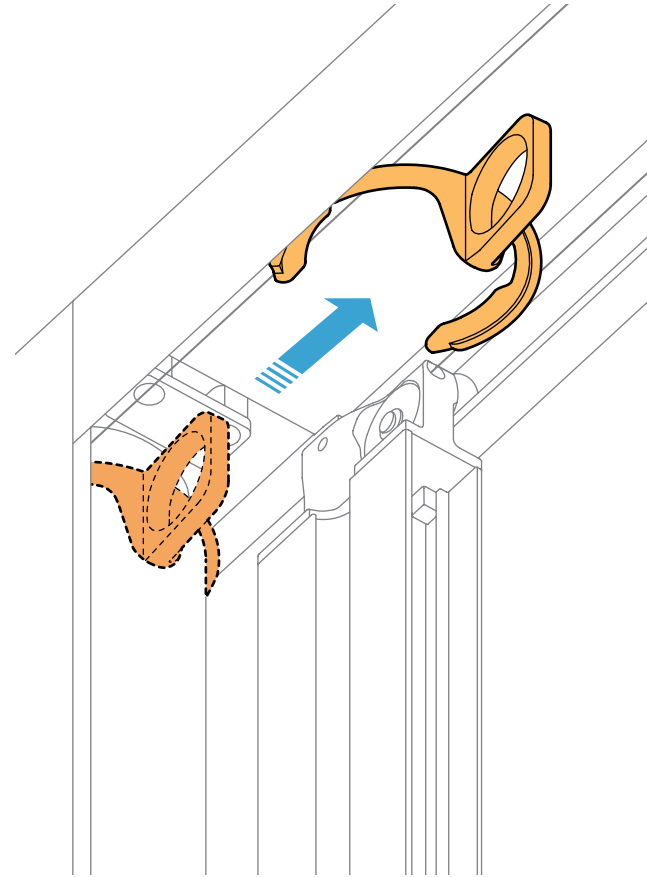

C.

4.2

Bottom cable map

A.

B.

C.

D.

5.0 Tension

A.

Frame height
700mm to 1599mm
(27 5/8" to 62 1/8")

Frame height
1600mm to 3150mm
(63" to 124")

B.

C.

Frame height
700mm to 1599mm
(27 5/8" to 62 7/8")

Frame height
1600mm to 3150mm
(63" to 124")

D.