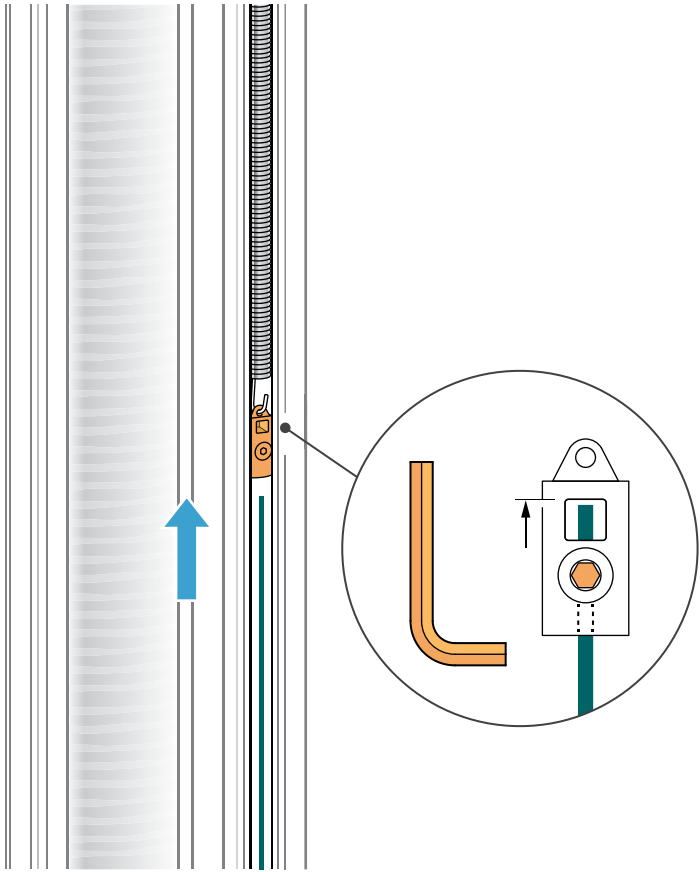

3.3

3.4

3.5

4.0 Cable screen

4.1

Top cable map

A.

B.

C.

4.2

Bottom cable map

A.

B.

C.

D.

5.0 Tension

A.

Frame height
700mm to 1599mm
(27 5/8" to 62 1/8")

Frame height
1600mm to 3150mm
(63" to 124")

B.

C.

Frame height
700mm to 1599mm
(27 5/8" to 62 7/8")

Frame height
1600mm to 3150mm
(63" to 124")

D.