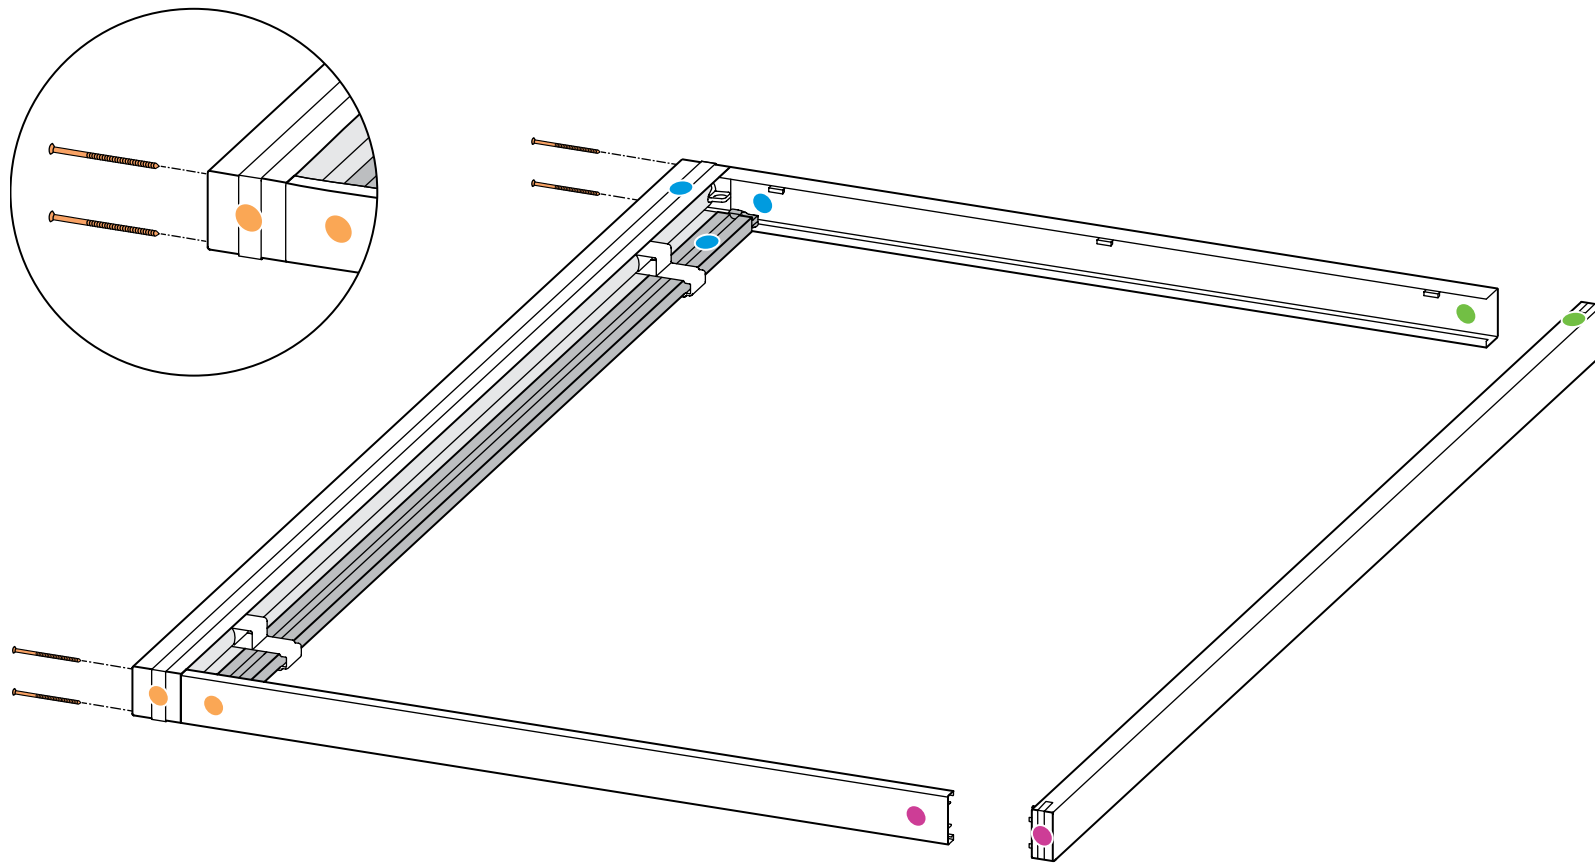

S2

P2 Single screen

Installation instructions

centor®

Tools required

T20

Installer pack – supplied

1.0 Check delivery

2.0 Assemble frame

+

2.1

2.2

2.3

3.0 Fix frame to opening

3.1

3.2

3.3

3.4

3.5

4.0 Cable screen

4.1

Top cable map

A.

B.

A.

Frame height
700mm to 1599mm
(27 5/8" to 62 1/8")

Frame height
1600mm to 3150mm
(63" to 124")

B.

C.

Frame height
700mm to 1599mm
(27 5/8" to 62 7/8")

Frame height
1600mm to 3150mm
(63" to 124")

D.