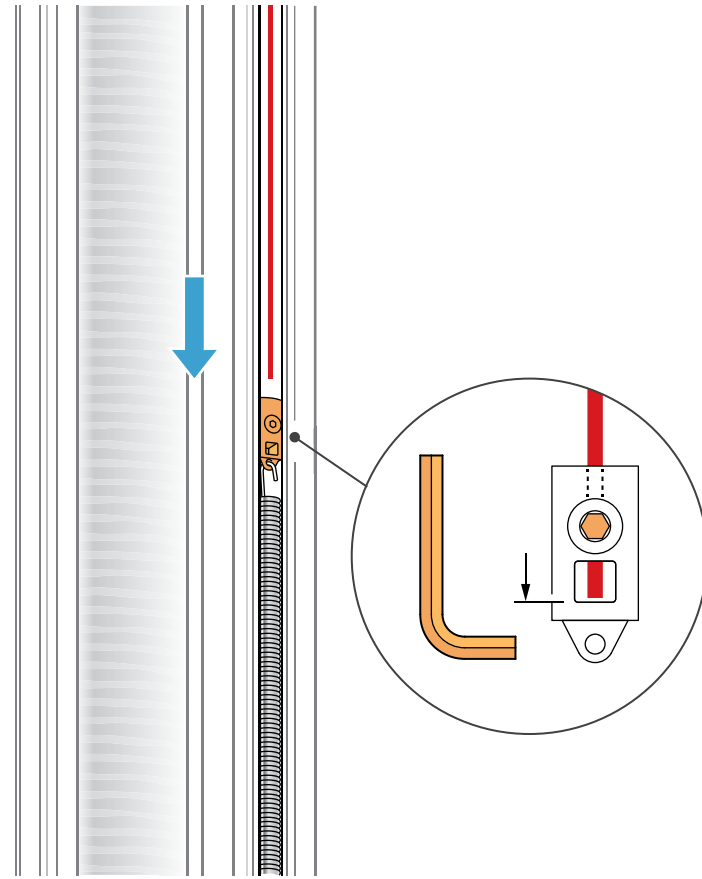

3.3

3.4

3.5

4.0 Cable screen

4.1

Top cable map

A.

B.

C.

4.2

Bottom cable map

A.

B.

C.

D.

5.0 Tension

A.

Frame height
700mm to 1599mm
(27 5/8" to 62 1/8")

Frame height
1600mm to 3150mm
(63" to 124")

B.

C.

Frame height
700mm to 1599mm
(27 5/8" to 62 7/8")

Frame height
1600mm to 3150mm
(63" to 124")

D.