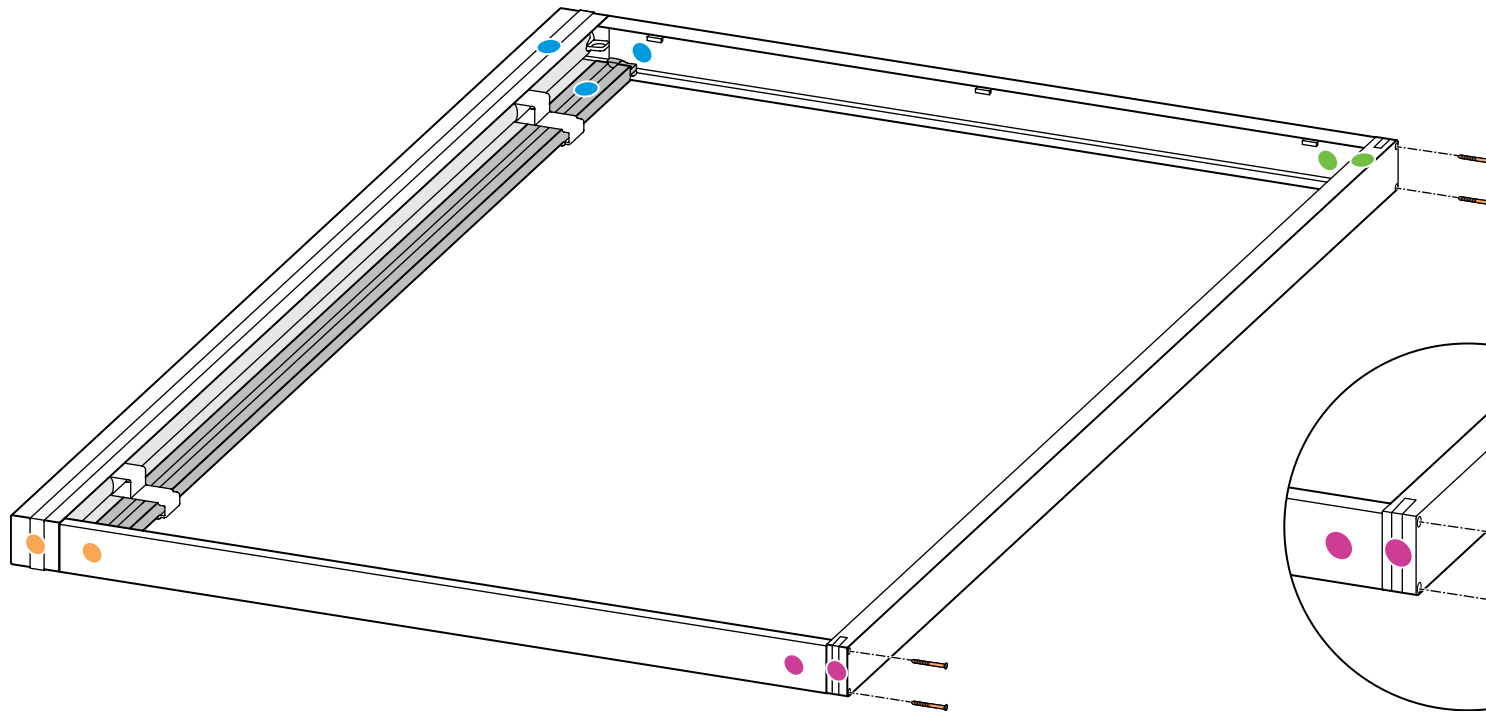

2.0 Assemble frame

+

2.1

2.2

2.3

3.0 Fix frame to opening

3.1

3.2

3.3

3.4

3.5

4.0 Cable screen

4.1

Top cable map

A.

B.

C.

4.2

Bottom cable map

A.

B.

C.

D.

5.0 Tension

A.

Frame height
700mm to 1599mm
(27 5/8" to 62 1/8")

Frame height
1600mm to 3150mm
(63" to 124")

B.

C.

Frame height
700mm to 1599mm
(27 5/8" to 62 7/8")

Frame height
1600mm to 3150mm
(63" to 124")

D.