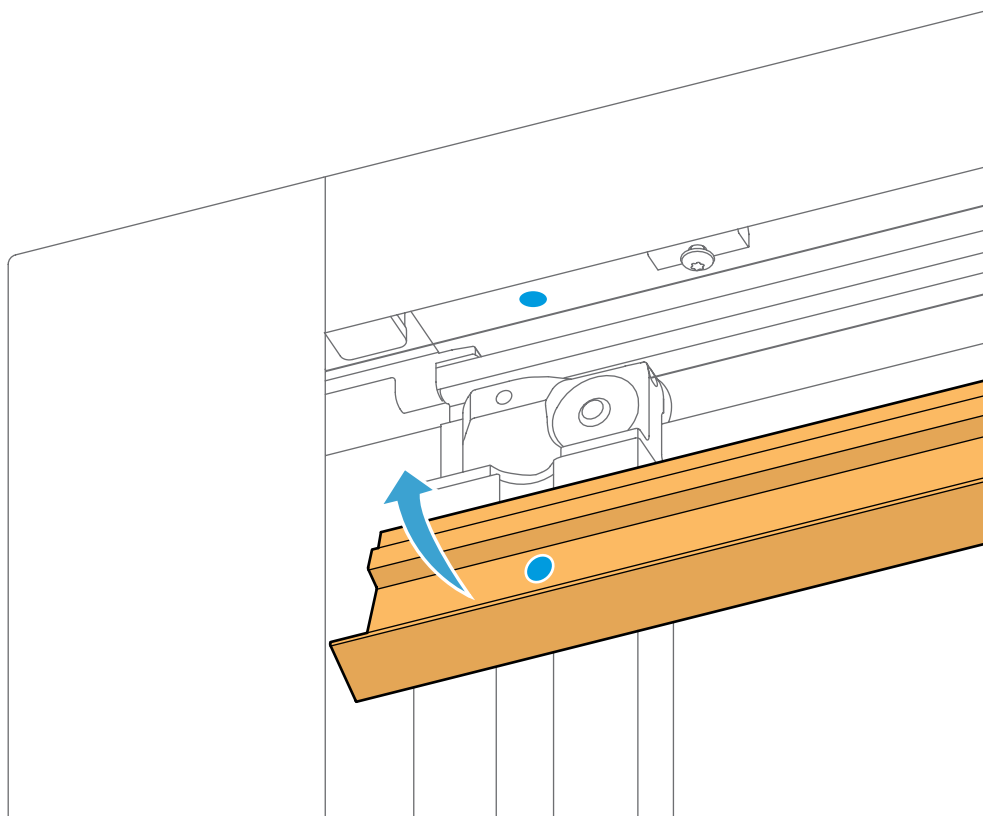

A.

Frame height
700mm to 1599mm
(27 5/8" to 62 1/8")

Frame height
1600mm to 3150mm
(63" to 124")

B.

C.

Frame height
700mm to 1599mm
(27 5/8" to 62 7/8")

Frame height
1600mm to 3150mm
(63" to 124")

D.

E.

F.

6.0 Adjust if required

7.0 Install covers

+

7.1

7.2

7.3