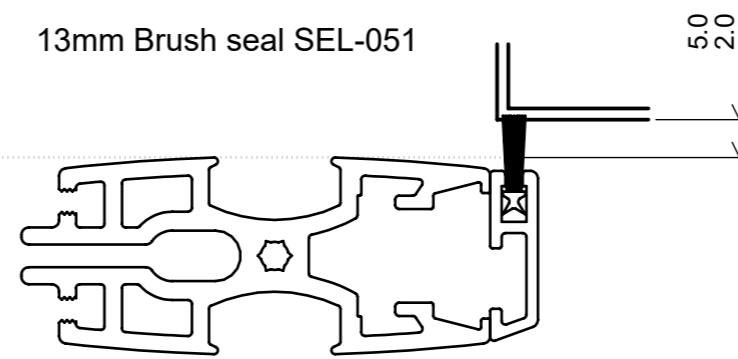

Stile options

Straight magnet with 8mm adaptor

13mm Brush seal SEL-051

Q-Lon foam seal - AQ109

Straight magnet with 15mm adaptor

16mm Brush seal SEL-042

Q-Lon foam seal - QL7066

8mm Brush seal SEL-043

20mm Brush seal SEL-050

Q-Lon foam seal - QL7000

Note: Set Screen Stop Point as door edge plus 10mm

Edge of frame: