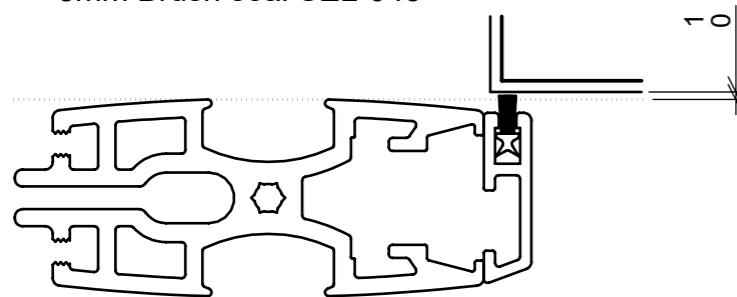

Stile options

Straight magnet with 8mm adaptor

13mm Brush seal SEL-051

Q-Lon foam seal - AQ109

Straight magnet with 15mm adaptor

16mm Brush seal SEL-042

Q-Lon foam seal - QL7066

8mm Brush seal SEL-043

20mm Brush seal SEL-050

Q-Lon foam seal - QL7000

Note: Set Screen Stop Point as door edge plus 10mm

Edge of frame: