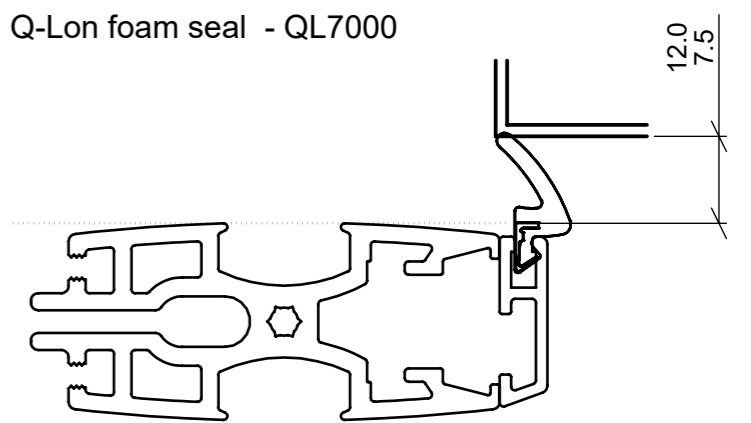

Stile options

Straight magnet with 8mm adaptor

13mm Brush seal SEL-051

Q-Lon foam seal - AQ109

Straight magnet with 15mm adaptor

16mm Brush seal SEL-042

Q-Lon foam seal - QL7066

8mm Brush seal SEL-043

20mm Brush seal SEL-050

Q-Lon foam seal - QL7000

Note: Set Screen Stop Point as door edge plus 10mm

Edge of frame: