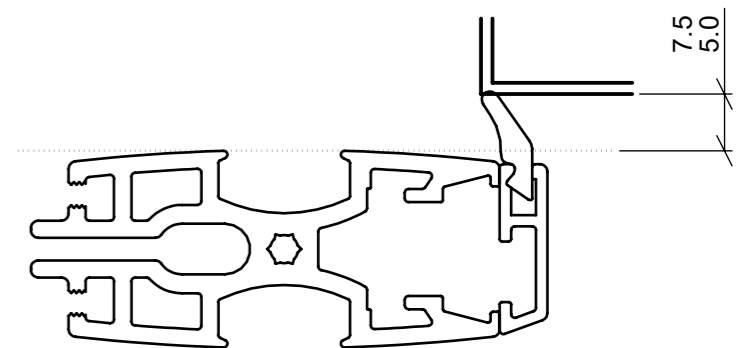

Stile options

Straight magnet with 8mm adaptor

13mm Brush seal SEL-051

Q-Lon foam seal - AQ109

Straight magnet with 15mm adaptor

16mm Brush seal SEL-042

Q-Lon foam seal - QL7066

8mm Brush seal SEL-043

20mm Brush seal SEL-050

Q-Lon foam seal - QL7000

Note: Set Screen Stop Point as door edge plus 10mm

Edge of frame: