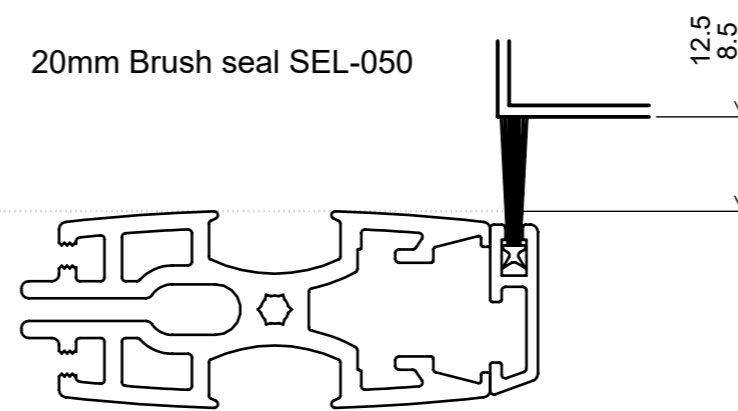

Stile options

Straight magnet with 8mm adaptor

13mm Brush seal SEL-051

Q-Lon foam seal - AQ109

Straight magnet with 15mm adaptor

16mm Brush seal SEL-042

Q-Lon foam seal - QL7066

8mm Brush seal SEL-043

20mm Brush seal SEL-050

Q-Lon foam seal - QL7000

Note: Set Screen Stop Point as door edge plus 10mm

Edge of frame: