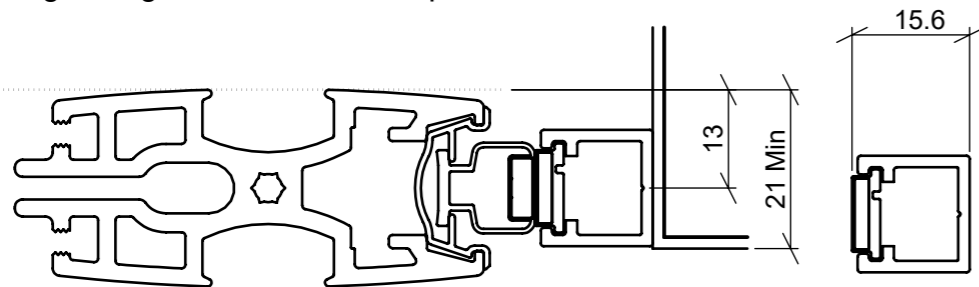

Stile options

Straight magnet with 8mm adaptor

13mm Brush seal SEL-051

Q-Lon foam seal - AQ109

Straight magnet with 15mm adaptor

16mm Brush seal SEL-042

Q-Lon foam seal - QL7066

8mm Brush seal SEL-043

20mm Brush seal SEL-050

Q-Lon foam seal - QL7000

Note: Set Screen Stop Point as door edge plus 10mm

Edge of frame: