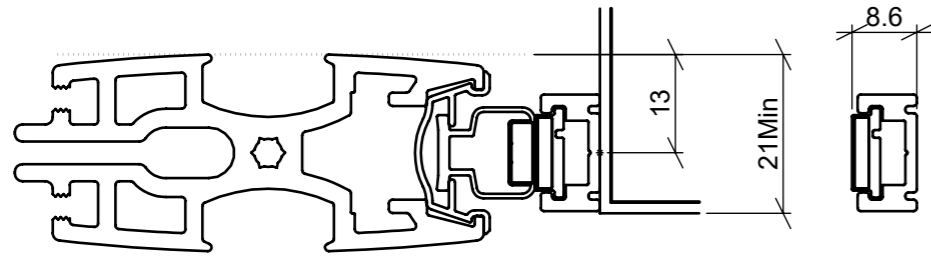

Stile options

Straight magnet with 8mm adaptor

13mm Brush seal SEL-051

Q-Lon foam seal - AQ109

Straight magnet with 15mm adaptor

16mm Brush seal SEL-042

Q-Lon foam seal - QL7066

8mm Brush seal SEL-043

20mm Brush seal SEL-050

Q-Lon foam seal - QL7000

Note: Set Screen Stop Point as door edge plus 10mm

Edge of frame: