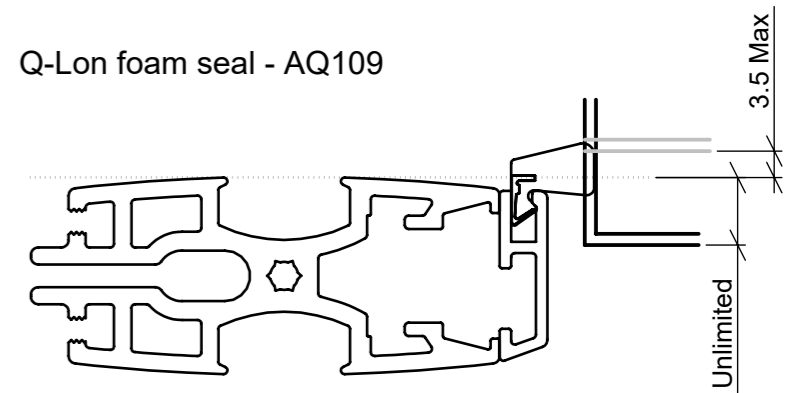

Stile options

Straight magnet with 8mm adaptor

13mm Brush seal SEL-051

Q-Lon foam seal - AQ109

Straight magnet with 15mm adaptor

16mm Brush seal SEL-042

Q-Lon foam seal - QL7066

8mm Brush seal SEL-043

20mm Brush seal SEL-050

Q-Lon foam seal - QL7000

Note: Set Screen Stop Point as door edge plus 10mm

Edge of frame: