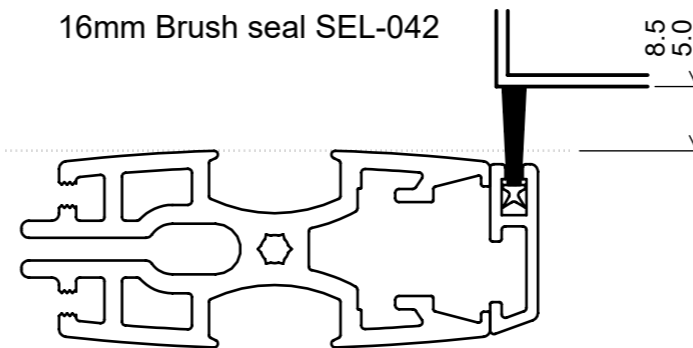

Stile options

Straight magnet with 8mm adaptor

13mm Brush seal SEL-051

Q-Lon foam seal - AQ109

Straight magnet with 15mm adaptor

16mm Brush seal SEL-042

Q-Lon foam seal - QL7066

8mm Brush seal SEL-043

20mm Brush seal SEL-050

Q-Lon foam seal - QL7000

Note: Set Screen Stop Point as door edge plus 10mm

Edge of frame: